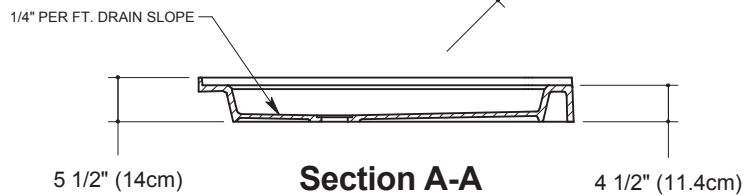

Wilson Marble Company

Custom Made Cultured Marble Products

Serving Builders and Home Owners Since 1972

36" x 36" Standard Corner

P. O. Box 2562 (Highway 70 West), Marion, NC 28752
(828) 724-4782 • Fax: (828) 724-9846