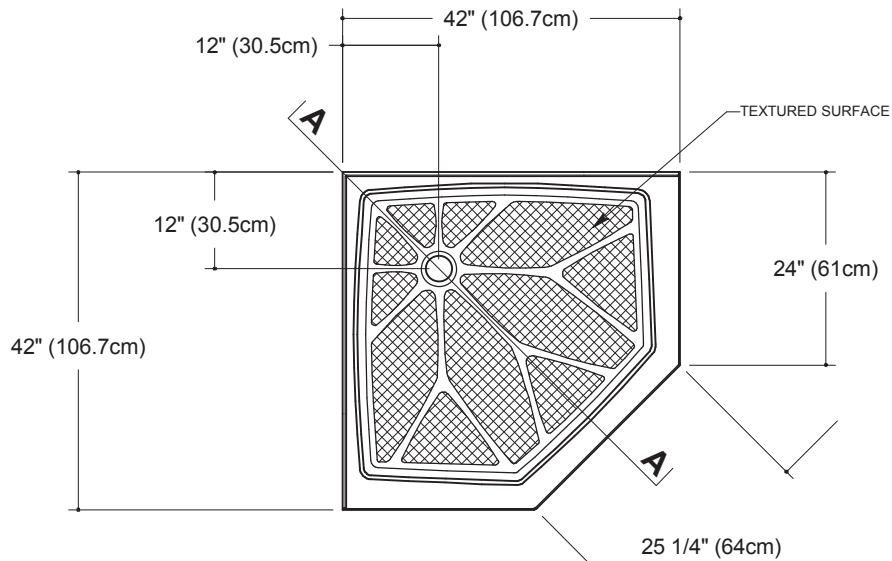

Wilson Marble Company

Custom Made Cultured Marble Products

Serving Builders and Home Owners Since 1972

36" x 36" Standard Corner

P. O. Box 2562 (Highway 70 West), Marion, NC 28752
(828) 724-4782 • Fax: (828) 724-9846