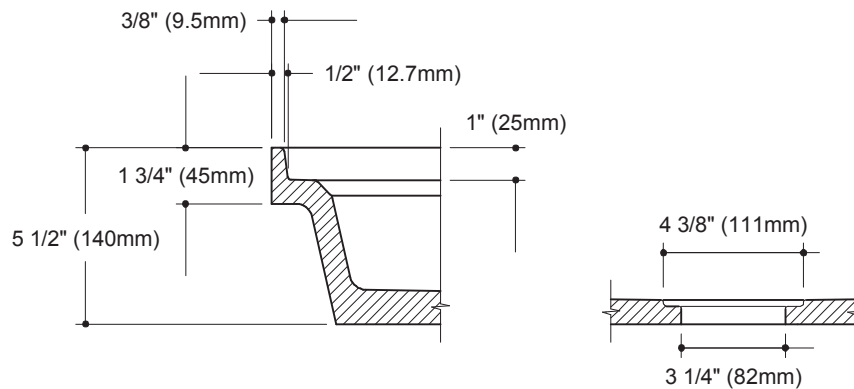

Wilson Marble Company

Custom Made Cultured Marble Products

Serving Builders and Home Owners Since 1972

36" x 36" Standard Corner

P. O. Box 2562 (Highway 70 West), Marion, NC 28752
(828) 724-4782 • Fax: (828) 724-9846