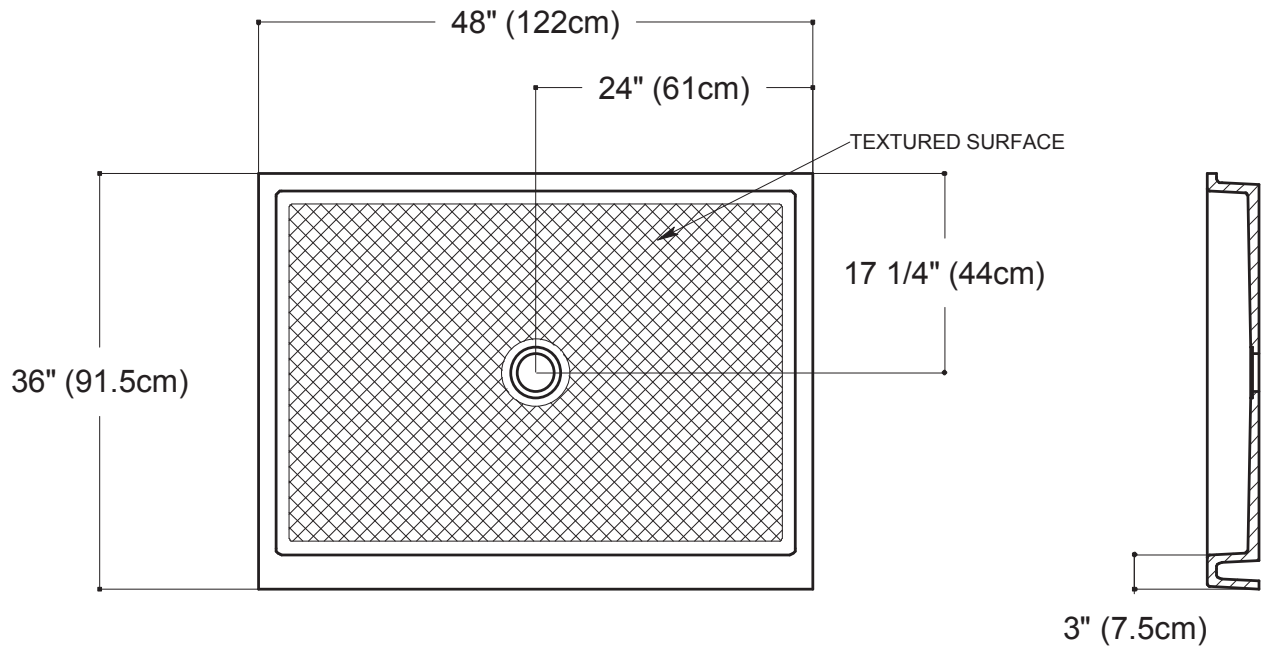

## 36" x 48" Standard Rectangular

P. O. Box 2562 (Highway 70 West), Marion, NC 28752  
(828) 724-4782 • Fax: (828) 724-9846