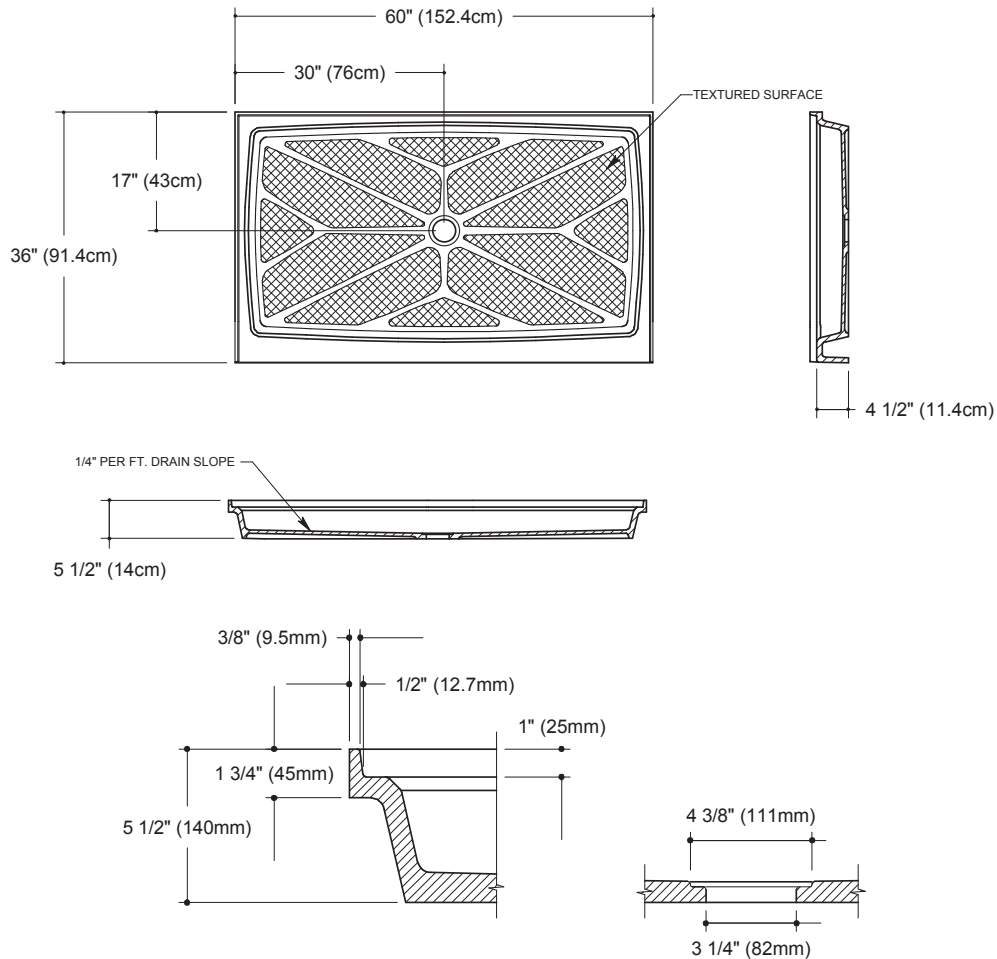

Wilson Marble Company

Custom Made Cultured Marble Products

Serving Builders and Home Owners Since 1972

36" x 60" Standard Rectangular

A cultured marble shower pan is the base (literally) of the complete cultured marble environment. Easily installed, every pan features a textured surface which is sloped toward the drain for maximum drainage. The large selection of sizes of these one piece shower pans will accommodate most standard or custom installations.