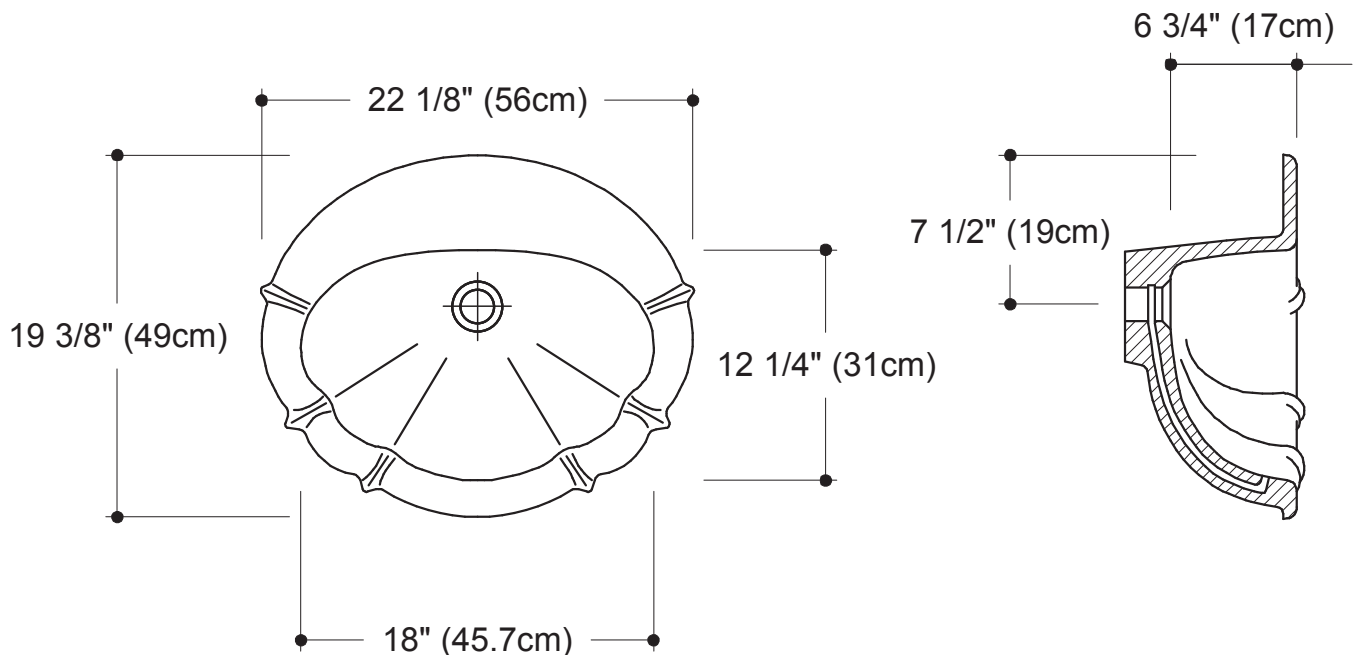

## Drop-In Bowl

For something completely different, the Drop-In Bowl as an integral bowl has no peer. This elegantly styled bowl will add a touch of charm to the most eloquent bathroom.

Min. Size of Vanity Top: 22 in. (55.9 cm) deep

Min. Size of Cabinet: 21 in. (53.3 cm) deep

Capacity of Bowl: 3 GAL. (11.4 Liters)

P. O. Box 2562 (Highway 70 West), Marion, NC 28752  
(828) 724-4782 • Fax: (828) 724-9846