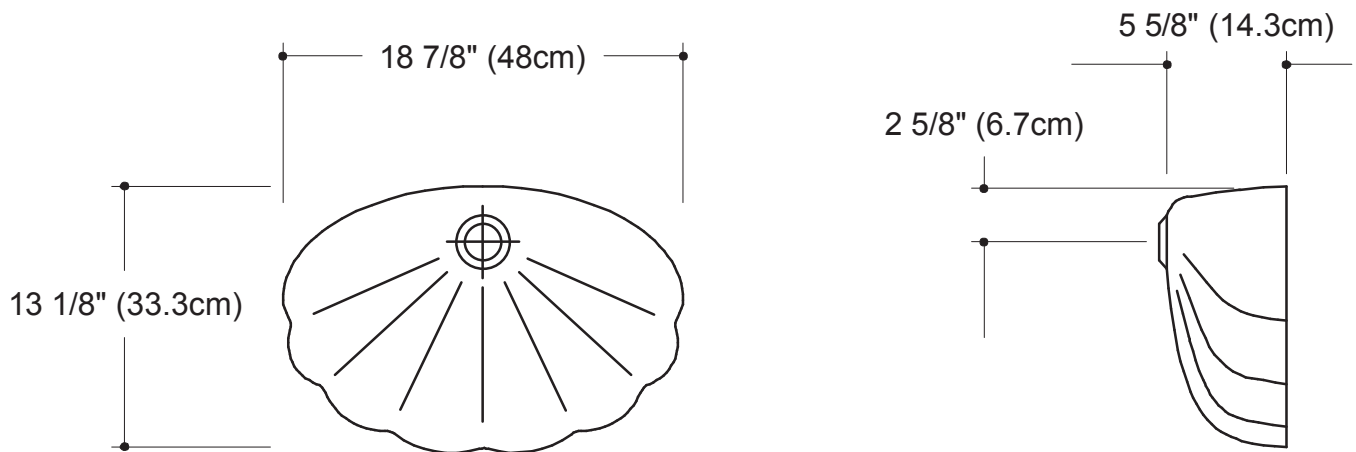

Wilson Marble Company

Custom Made Cultured Marble Products

Serving Builders and Home Owners Since 1972

Hilo Shell - Series W

The Hilo is a unique interpretation of the shell that combines a deep large volume basin with a trim, compact shape.

Min. Size of Vanity Top: 22 in. (55.9 cm) deep

Min. Size of Cabinet: 21 in. (53.3 cm) deep

Capacity of Bowl: 3 GAL. (11.4 Liters)

P. O. Box 2562 (Highway 70 West), Marion, NC 28752
(828) 724-4782 • Fax: (828) 724-9846