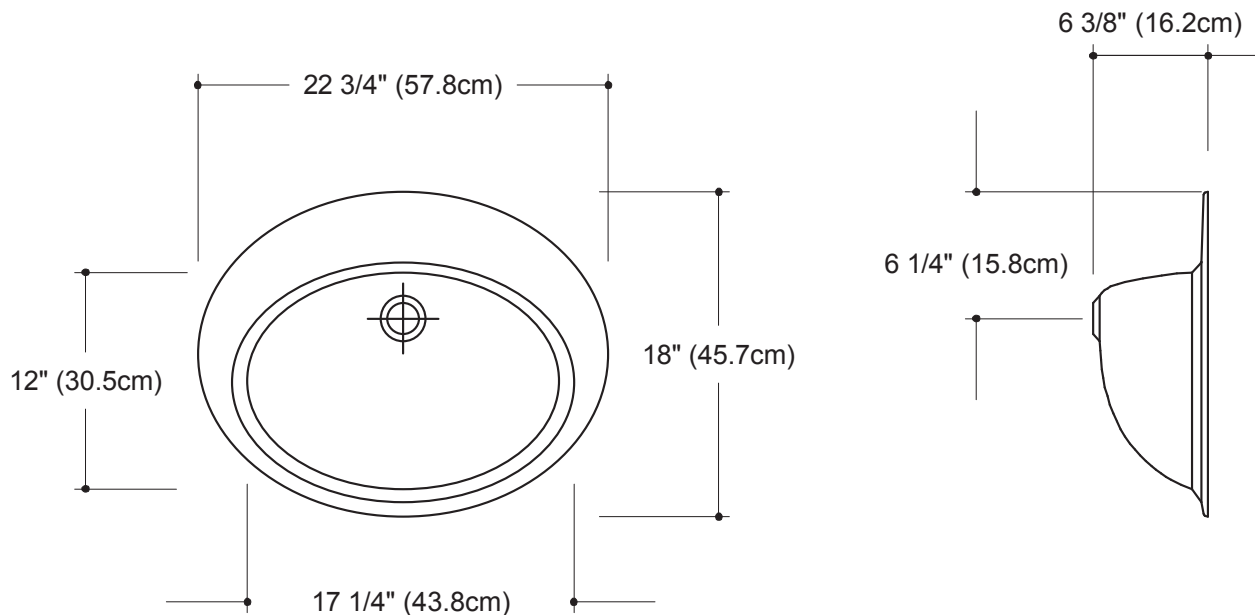

Min. Size of Vanity Top: 22 in. (55.9 cm) deep

Min. Size of Cabinet: 21 in. (53.3 cm) deep

Capacity of Bowl: 3 GAL. (11.4 Liters)

P. O. Box 2562 (Highway 70 West), Marion, NC 28752
(828) 724-4782 • Fax: (828) 724-9846