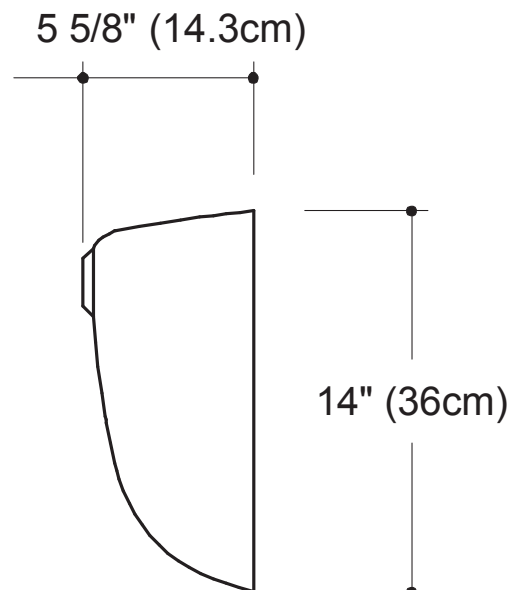

Wilson Marble Company

Custom Made Cultured Marble Products

Serving Builders and Home Owners Since 1972

Newport Oval -Series L

This basic oval bowl offers large capacity and simplicity of design.

Min. Size of Vanity Top: 22 in. (55.9 cm) deep

Min. Size of Cabinet: 21 in. (53.3 cm) deep

Capacity of Bowl: 2.5 GAL. (9.5 Liters)

Soap dishes can also be purchased in Newport Oval or Super Bowl.

P. O. Box 2562 (Highway 70 West), Marion, NC 28752
(828) 724-4782 • Fax: (828) 724-9846