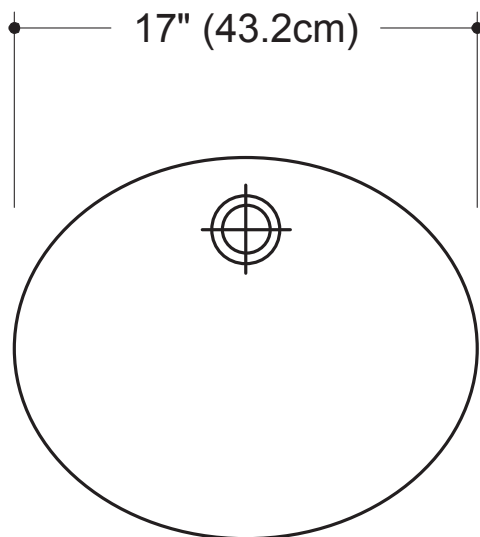

Wilson Marble Company

Custom Made Cultured Marble Products

Serving Builders and Home Owners Since 1972

Newport Oval -Series L

This basic oval bowl offers large capacity and simplicity of design.

Min. Size of Vanity Top: 22 in. (55.9 cm) deep

Min. Size of Cabinet: 21 in. (53.3 cm) deep

Capacity of Bowl: 2.5 GAL. (9.5 Liters)

Soap dishes can also be purchased in Newport Oval or Super Bowl.

P. O. Box 2562 (Highway 70 West), Marion, NC 28752
(828) 724-4782 • Fax: (828) 724-9846