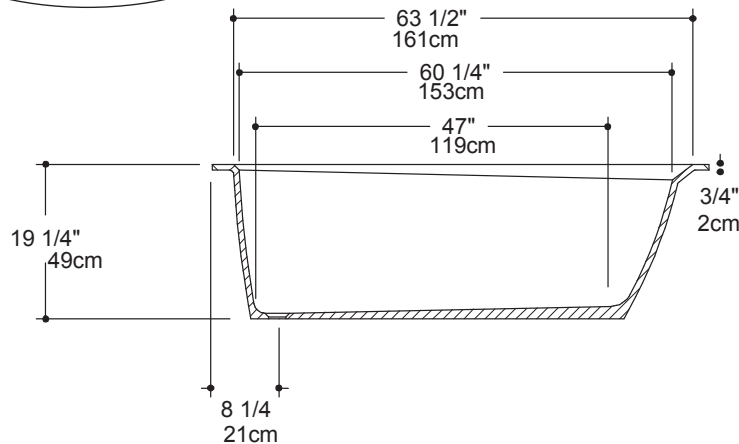

Wilson Marble Company

Custom Made Cultured Marble Products

Serving Builders and Home Owners Since 1972

Oval Drop in Tub

This Oval Drop In Tub is designed to be used for a drop in effect. (Must use a type of decking for this tub.) Using this Oval Tub with a cultured marble decking can create a custom design to accommodate your needs. Dimensions: 42 1/2" wide, 67 1/2" length, 19 1/4" deep.

Decking and shelving also available with styled edging. Note: The styled edging will be 1" thick. (This cannot be adjusted.)

Cast Wt. of Tub: 350 lbs. (kg)

Capacity of Tub: 79 gal. (299 liters))

P. O. Box 2562 (Highway 70 West), Marion, NC 28752
(828) 724-4782 • Fax: (828) 724-9846