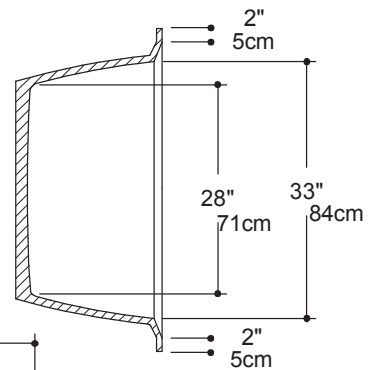

Wilson Marble Company

Custom Made Cultured Marble Products

Serving Builders and Home Owners Since 1972

Oval Drop in Tub

This Oval Drop In Tub is designed to be used for a drop in effect. (Must use a type of decking for this tub.) Using this Oval Tub with a cultured marble decking can create a custom design to accommodate your needs. Dimensions: 42 1/2" wide, 67 1/2" length, 19 1/4" deep.

Decking and shelving also available with styled edging. Note: The styled edging will be 1" thick. (This cannot be adjusted.)

Cast Wt. of Tub: 350 lbs. (kg)

Capacity of Tub: 79 gal. (299 liters))

P. O. Box 2562 (Highway 70 West), Marion, NC 28752
(828) 724-4782 • Fax: (828) 724-9846