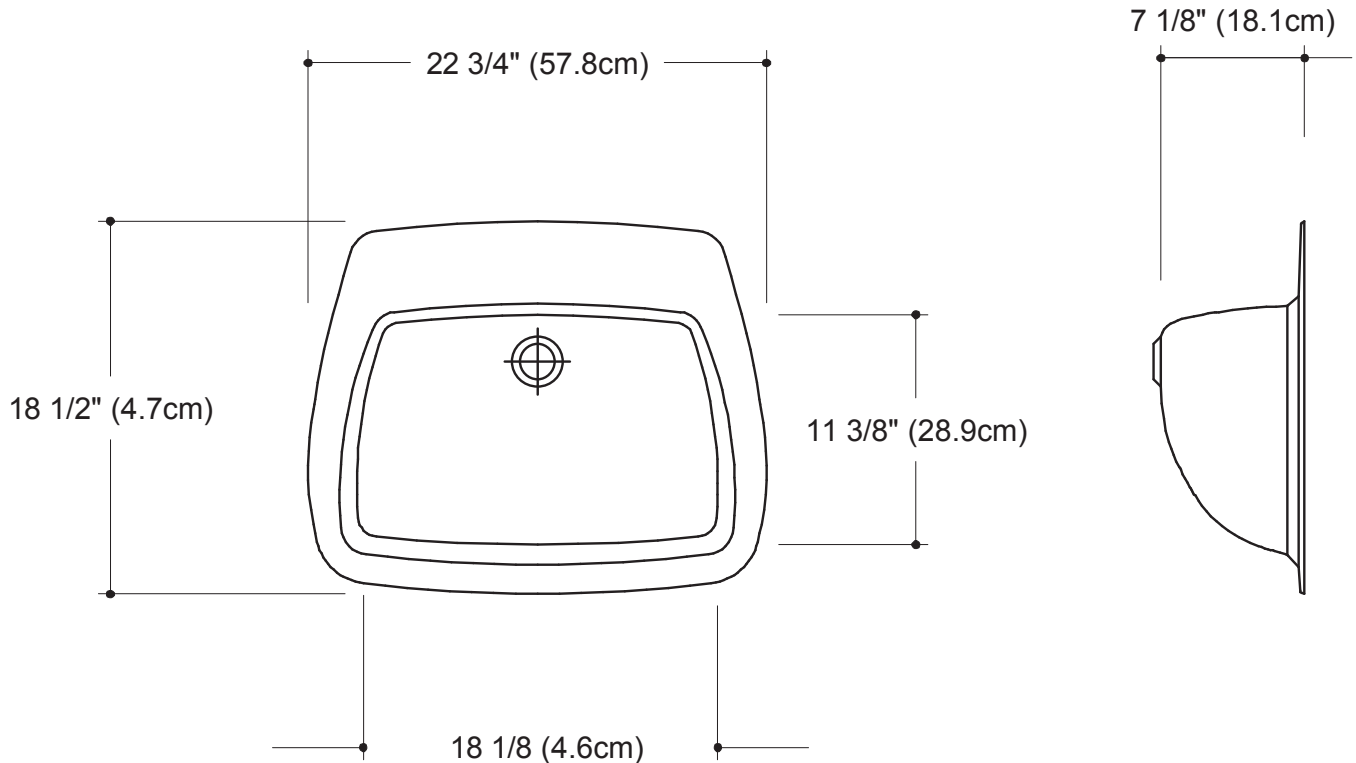

Wilson Marble Company

Custom Made Cultured Marble Products

Serving Builders and Home Owners Since 1972

Royale - Series RL

This broadened rectangle bowl is surrounded by a proportionately designed recessed area that helps keep water and soap off the vanity top. The faucet landing area will accommodate fixtures with a spread of up to 12 in. (30.5 cm).

Min. Size of Vanity Top: 22 in. (55.9 cm) deep
Min. Size of Cabinet: 21 in. (53.3 cm) deep
Capacity of Bowl: 3 GAL. (11.4 Liters)

P. O. Box 2562 (Highway 70 West), Marion, NC 28752
(828) 724-4782 • Fax: (828) 724-9846