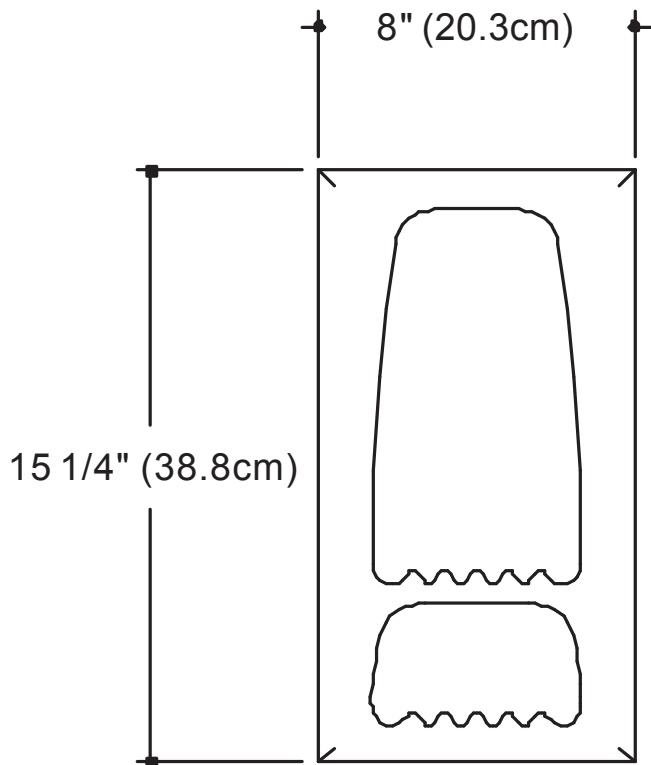

## Sweetheart IV Soap & Shampoo Holder

Ideal for those standard-size tub and shower surrounds where the separation of the soap and shampoo receptacles is not desired. This "combination" combines the styling of the Sweetheart III Soap and Shampoo Holders into a single, integral, one-piece, "drop-in" unit.