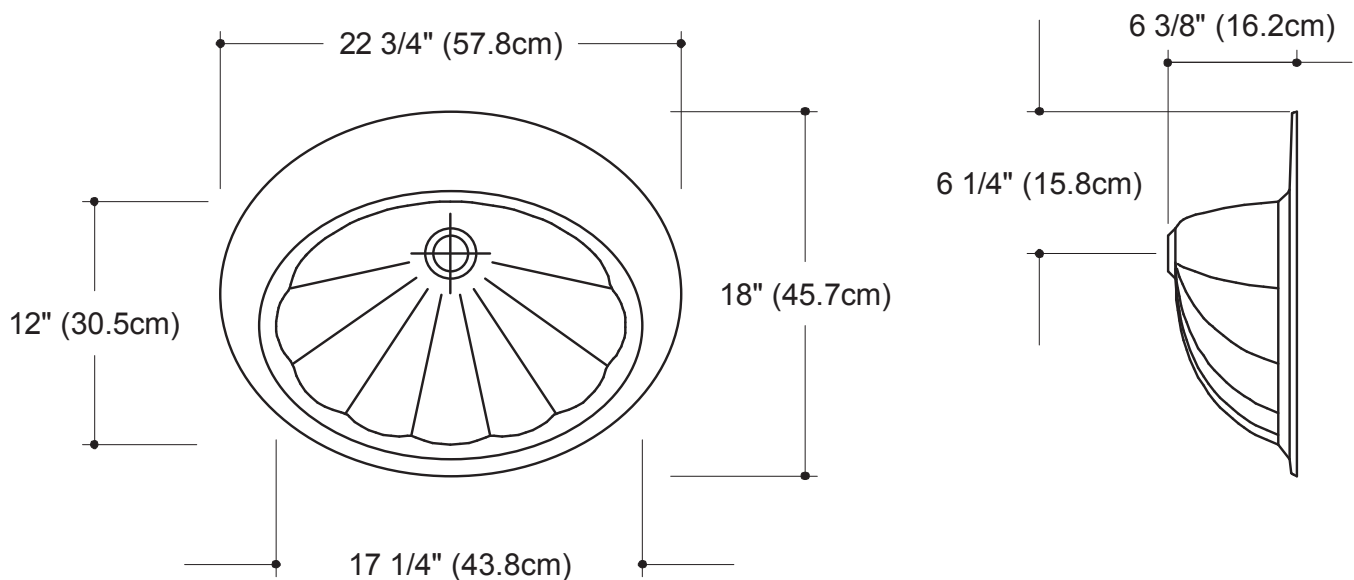

Min. Size of Vanity Top: 22 in. (55.9 cm) deep

Min. Size of Cabinet: 21 in. (53.3 cm) deep

Capacity of Bowl: 2 GAL. (7.5 Liters)

P. O. Box 2562 (Highway 70 West), Marion, NC 28752
(828) 724-4782 • Fax: (828) 724-9846